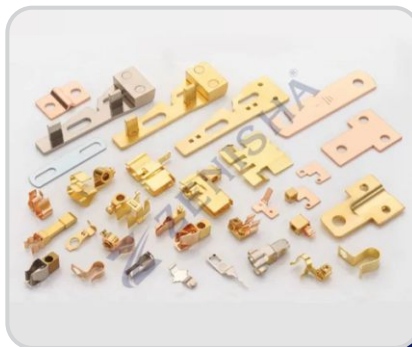

Brass Anchors & Moulding Inserts

Brass Forged Fittings

Brass Manifolds

Brass Plug & Socket Pins

Brass Precision Turned Components

BS 746 Standard Gas Meter Regulator Parts

CNG Fittings

Flare & Air Brake Fittings

Flare Fittings

Forged Fittings

Hose Nipple Fittings

Pipe Fittings

Brass Fittings

Transition & Electrofusion Fittings

Stud, Washers & Nuts

Electric Components

Earth And Neutral Links

Electrical Modular Switch Parts

Line & Neutral Earth Plug Pins

Brass Electrical Accessories

Stampings Parts

Switch and Socket Terminals

Automobile Parts

Contact Pins

Contact Pins

Contact Pins

Sanitary Fittings

Piping And Sanitary Fittings

Piping And Sanitary Fittings

Piping And Sanitary Fittings

Cable Glands And Accessories

AIA2 Cable Gland